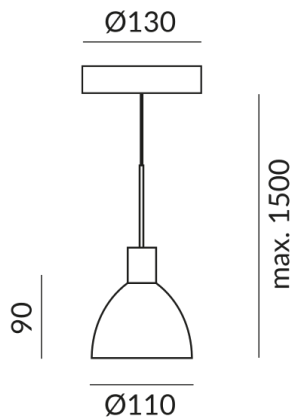

Bulb Type
LV-LED

Light Color
2.700K

Technical specifications

Body color
matt chrome-plated / painted

Shade color
white, texture

Primary connection voltage
230 Volt

Dimmable
Phasenabschnitt (C)

Input power
15 Watt

Light color
2700 K

Option
Optional 3000k
Optional DALI
Optional Dim2warm
Optional Casambi

LED luminous flux
1250 lm

Color rendering index
CRI 97

Safety class

2

Ingress protection

IP20