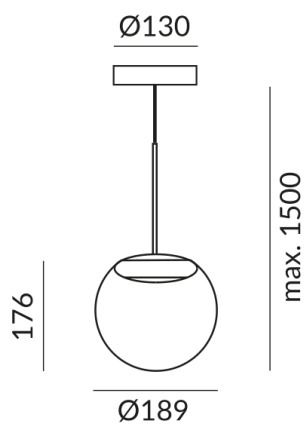

BLOP DUR pendant lights

BLOP DUR LV S, 15W, PC2, 2700K, D: 190mm

102054ws
LED
Dimmable
€549.00

Systems

Single luminaires

Bulb Type

LV-LED

Body Color

painted white

Technical specifications

Body color

painted white

Primary connection voltage

230 Volt

Dimmable

Phasenabschnitt (C)

Input power

15 Watt

Light color

2700 K

Option

Optional 3000k

Optional DALI

Optional Dim2warm