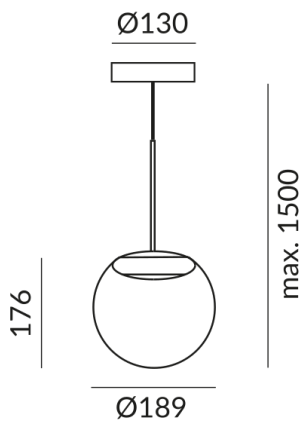

### LED luminous flux

1200 lm

### Safety class

2

### Weight

1.21 kg