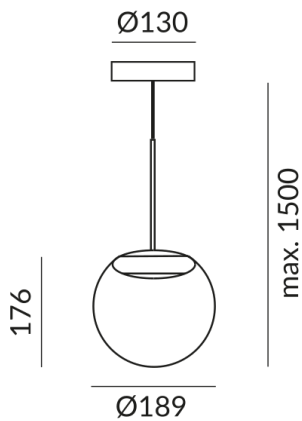

BLOP MOLL

pendant lights

BLOP MOLL LV S

102053hw
LED
Dimmable
€579.00

Systems

Single luminaires

Bulb Type

LV-LED

Body Color

champagner white

Light Color

2.700K

Technical specifications

Body color

champagner white

Primary connection voltage

230 Volt

Dimmable

Phasenabschnitt (C)

Input power

15 Watt

Light color

2700 K

Option