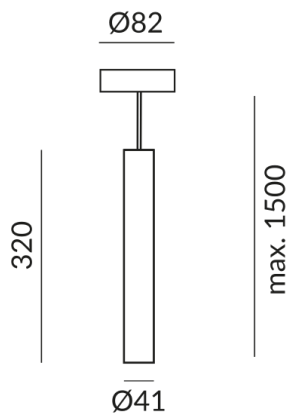

SWAP pendant lights

SWAP 50° LV S

102045ws
LED
Dimmable
€269.00

detail.deliveryTimeAvailable2

Systems

Single luminaires

Body Color

painted white

Other Properties

Silver reflector

Length

320mm

Angle

50°

Technical specifications

Body color

painted white

Primary connection voltage

230 Volt

Dimmable

Phasenabschnitt (C)

Input power

7 Watt

Light color

2700 K

Option

Optional 3000k

LED luminous flux

650 lm

Color rendering index

CRI 93

Safety class

2

Ingress protection

IP20

Weight

0.52 kg