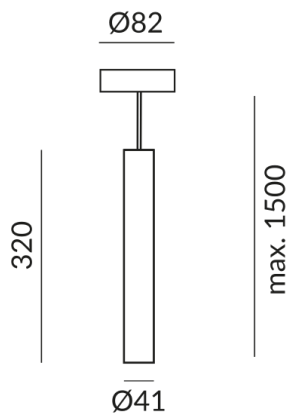

Other Properties

Silver reflector

Length

320mm

Angle

50°

Technical specifications

Body color

white, inside gold

Primary connection voltage

230 Volt

Dimmable

Phasenabschnitt (C)

Input power

7 Watt

Light color