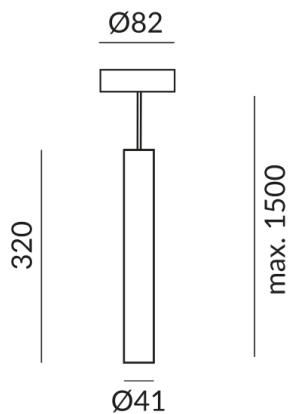

SWAP pendant lights

SWAP 50° LV S

102045sw
LED
Dimmable
€269.00

detail.deliveryTimeAvailable2

Systems

Single luminaires

Body Color

painted black

Other Properties

Silver reflector

Length

320mm

Angle

50°

Technical specifications

Body color

painted black

Primary connection voltage

230 Volt

Dimmable

Phasenabschnitt (C)

Input power

7 Watt

Light color

2700 K

Option

Optional 3000k

LED luminous flux

650 lm

Color rendering index

CRI 93

Safety class

2

Ingress protection

IP20

Weight

0.52 kg