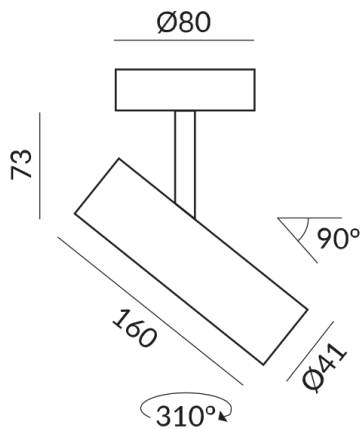

Angle

30°

Other Properties

Silver reflector

Length

140mm

Technical specifications

Body color

painted white

Primary connection voltage

230 Volt

Dimmable

Phasenabschnitt (C)

Input power

7 Watt

Light color