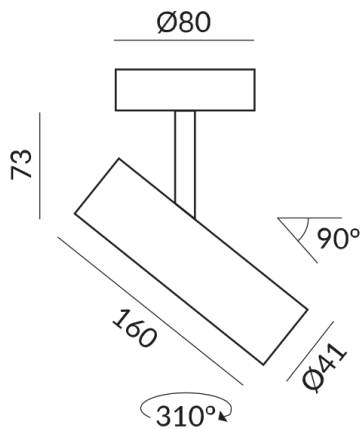

Angle

30°

Other Properties

Silver reflector

Length

160mm

Technical specifications

Body color

white, inside gold

Primary connection voltage

230 Volt

Dimmable

Phasenabschnitt (C)

Input power

7 Watt

Light color