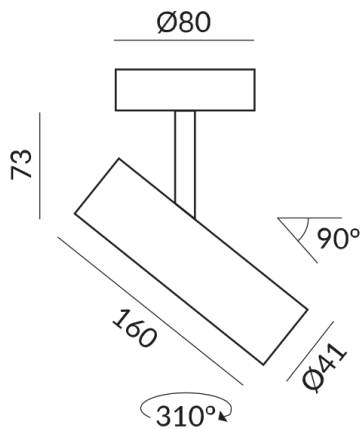

Angle

30°

Other Properties

Silver reflector

Length

160mm

Technical specifications

Body color