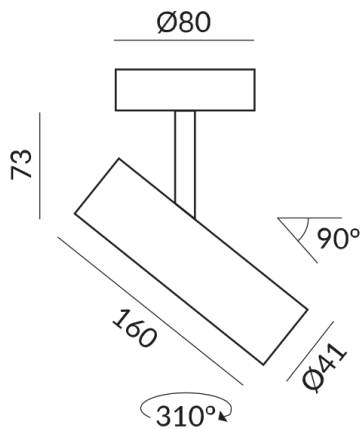

Angle

30°

Other Properties

Silver reflector

Length

160mm

Technical specifications

Body color

black, inside gold

Primary connection voltage

230 Volt

Dimmable

Phasenabschnitt (C)

Input power

7 Watt

Light color