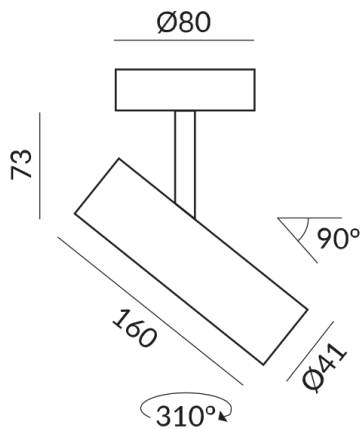

Angle

50°

Other Properties

Silver reflector

Length

160mm

Technical specifications

Body color

painted white

Primary connection voltage

230 Volt

Dimmable

Phasenabschnitt (C)

Input power

7 Watt

Light color