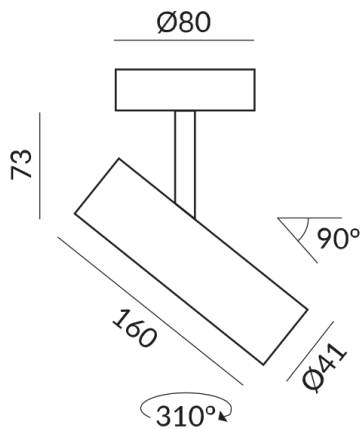

Angle

50°

Other Properties

Silver reflector

Length

160mm

Technical specifications

Body color