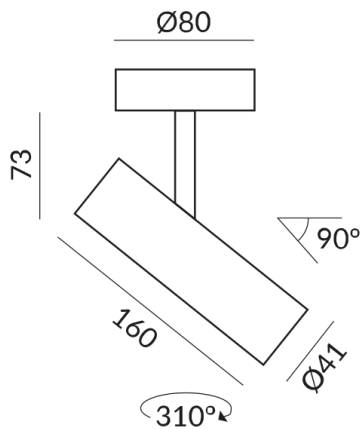

Single luminaires

Body Color

black, inside gold

Angle

50°

Other Properties

Silver reflector

Length

160mm

Technical specifications

Body color

black, inside gold

Primary connection voltage

230 Volt

Dimmable

Phasenabschnitt (C)

Input power

7 Watt

Light color

2700 K

Option

Optional 3000k

LED luminous flux

650 lm