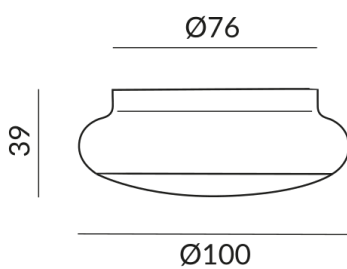

# BLOP FIX ceiling lights

BLOP FIX 30° LV C-R

102032sw  
LED  
30°  
Dimmable  
€259.00

Available, delivery time: 7 days

**Body Color**  
painted black

**Bulb Type**  
LV-LED

**Mount Type**  
Einbau (R)

**Angle**  
30°

## Technical specifications

**Body color**  
painted black

**Dimmable**  
Phasenabschnitt (C)

**Input power**  
12 Watt

**Light color**  
2700 K

**Option**  
Optional 3000k

Optional DALI

Optional Dim2warm

**LED luminous flux**  
1200 lm

**Color rendering index**  
CRI 97

**Safety class**  
3

**Ingress protection**  
IP20

**Weight**

0.38 kg

**Design**

Dirk Wortmeyer