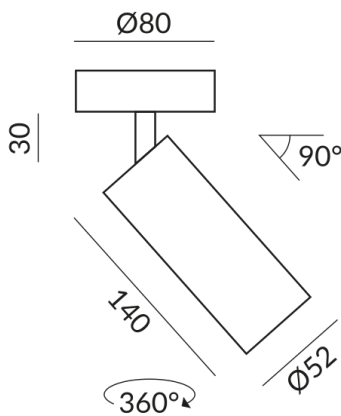

Technical specifications

Body color

painted black

Primary connection voltage

230 Volt

Dimmable

Phasenabschnitt (C)

Input power