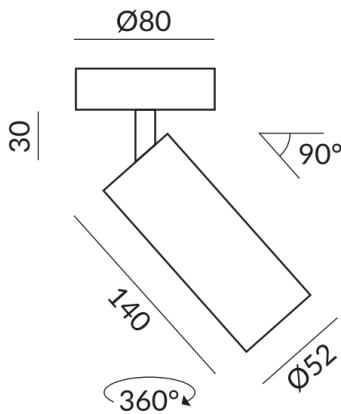

Technical specifications

Body color

painted white

Primary connection voltage

230 Volt

Dimmable

Phasenabschnitt (C)

Input power

12 Watt

Light color

2700 K

Option

Optional 3000k

LED luminous flux

1200 lm

Color rendering index

CRI 90

Safety class

1

Ingress protection

IP20

Weight

0.34 kg