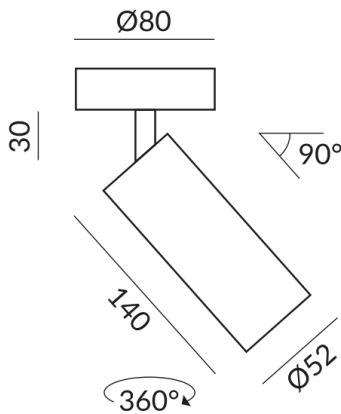

Technical specifications

Body color

black, inside gold

Primary connection voltage

230 Volt

Dimmable

Phasenabschnitt (C)

Input power