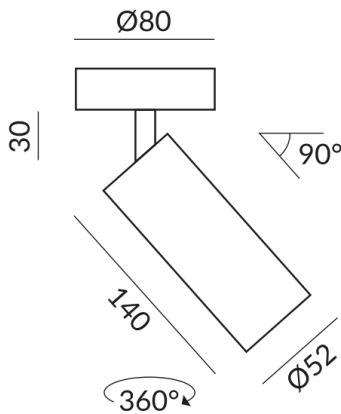

Systems

Single luminaires

Angle

30°

Body Color

outside black, inside gold

Light Color

2.700K

Technical specifications

Body color

outside black, inside gold

Primary connection voltage

230 Volt

Dimmable

Phasenabschnitt (C)

Input power