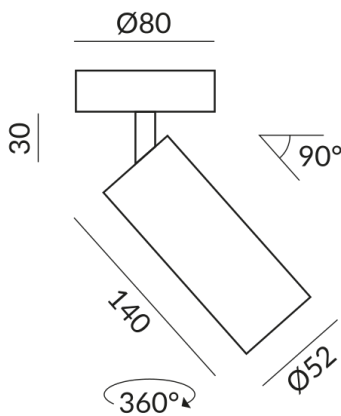

Body Color

painted grey

Light Color

2.700K

Technical specifications

Body color

painted grey

Primary connection voltage

230 Volt

Dimmable

Phasenabschnitt (C)

Input power

12 Watt

Light color

2700 K

Option