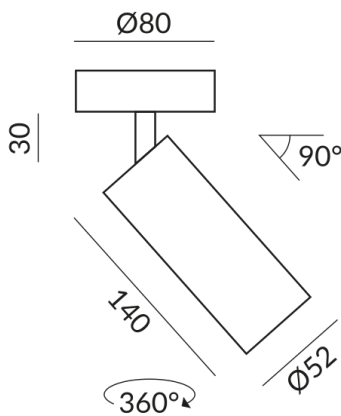

Systems

Single luminaires

Angle

30°

Body Color

chrome

Light Color

2.700K

Technical specifications

Body color

chrome

Primary connection voltage

230 Volt

Dimmable

Phasenabschnitt (C)

Input power