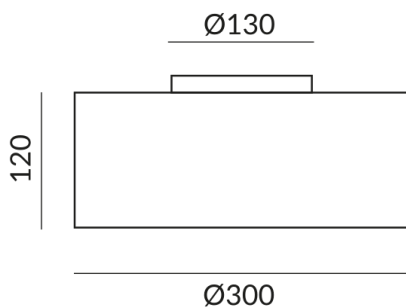

Light Color

2.700K

Technical specifications

Body color

painted white

Shade color

walnut

Primary connection voltage

230 Volt

Dimmable

Phasenabschnitt (C)

Input power

15 Watt

Light color

2700 K

Option

Optional 3000k

Optional Dim2warm

Optional Casambi

LED luminous flux