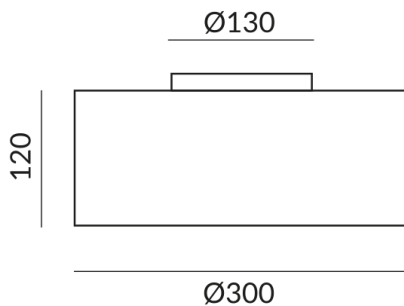

CANTARA NAT ceiling lights

CANTARA NAT 300 LV C

102013ws
LED
Dimmable
€839.00

Available, delivery time: 7 days

Shade Color
oak

Diameter
300mm

Light Color
2.700K

Bulb Type
LV-LED

Technical specifications

Body color
painted white

Shade color
oak

Primary connection voltage
230 Volt

Dimmable
Phasenabschnitt (C)

Input power
15 Watt

Light color
2700 K

Option
Optional 3000k

Optional Dim2warm

Optional Casambi

LED luminous flux
1250 lm

Color rendering index
CRI 97

Safety class
2

Ingress protection
IP20

**Weight**

1.66 kg