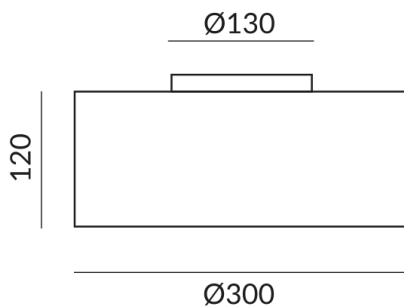

Optional Casambi

LED luminous flux

1250 lm

Color rendering index

CRI 97

Safety class

2

Ingress protection