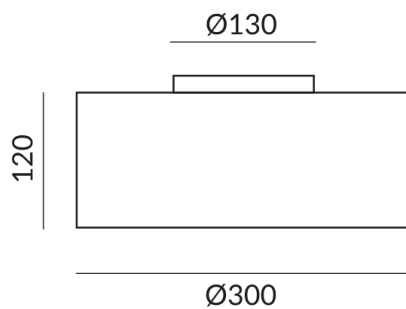

CANTARA GLASS ceiling lights

CANTARA GLASS 300 LV C, 15W, PC2,
2700K, glass black gold

102010ws
LED
Dimmable
€839.00

Available, delivery time: 7 days

Diameter
300mm

Shade Color
black, inside gold

Light Color
2.700K

Assortment Status
Catalog item

Technical specifications

Body color
painted white

Shade color
black, inside gold

Primary connection voltage
230 Volt

Dimmable
Phasenabschnitt (C)

Input power
15 Watt

Light color
2700 K

Option
Optional 3000k
Optional Dim2warm
Optional Casambi

LED luminous flux
1250 lm

Color rendering index
CRI 97

Safety class
2

Ingress protection

IP20

Weight

2.12 kg