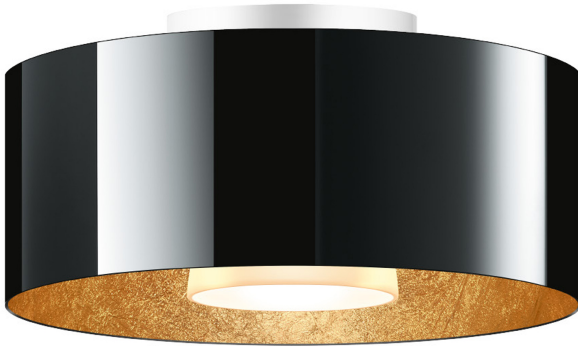

CANTARA GLASS ceiling lights

CANTARA GLASS 300 LV C

102010ws
LED
Dimmable
€839.00

Available, delivery time: 7 days

Diameter
300mm

Shade Color
black, inside gold

Light Color
2.700K

Bulb Type
LV-LED

Technical specifications

Body color
painted white

Shade color
black, inside gold

Primary connection voltage
230 Volt

Dimmable
Phasenabschnitt (C)

Input power
15 Watt

Light color
2700 K

Option
Optional 3000k
Optional Dim2warm
Optional Casambi

LED luminous flux
1250 lm

Color rendering index
CRI 97

Safety class
2

Ingress protection
IP20

**Weight**

2.12 kg

Design

BRUCK-Design