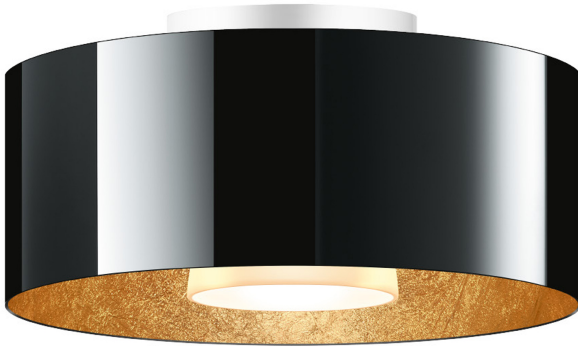

CANTARA GLASS ceiling lights

CANTARA GLASS 300 LV C, 15W, PC2,
2700K, glass black gold

102010ws
LED
Dimmable
€839.00

Available, delivery time: 7 days

Diameter
300mm

Shade Color
black, inside gold

Light Color
2.700K

Assortment Status
Catalog item

Technical specifications

Body color
painted white

Shade color
black, inside gold

Primary connection voltage
230 Volt

Dimmable
Phasenabschnitt (C)

Input power
15 Watt

Light color
2700 K

Option
Optional 3000k
Optional Dim2warm
Optional Casambi

LED luminous flux
1250 lm

Color rendering index
CRI 97

Safety class
2

Ingress protection

IP20

Weight

2.12 kg