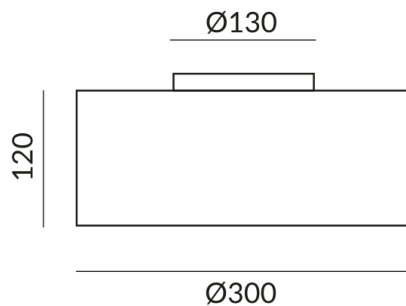

CANTARA GLASS ceiling lights

CANTARA GLASS 300 LV C

102010ws
LED
Dimmable
€839.00

Available, delivery time: 7 days

Diameter
300mm

Shade Color
black, inside gold

Light Color
2.700K

Bulb Type
LV-LED

Technical specifications

Body color
painted white

Shade color
black, inside gold

Primary connection voltage
230 Volt

Dimmable
Phasenabschnitt (C)

Input power
15 Watt

Light color
2700 K

Option
Optional 3000k
Optional Dim2warm
Optional Casambi

LED luminous flux
1250 lm

Color rendering index
CRI 97

Safety class
2

Ingress protection
IP20

**Weight**

2.12 kg

Design

BRUCK-Design