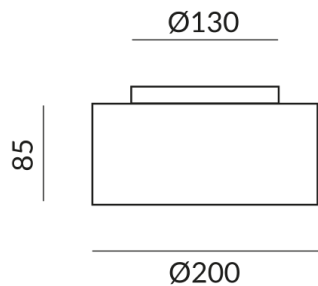

CANTARA NAT ceiling lights

CANTARA NAT 200 LV C

102003ws
LED
Dimmable
€599.00

Available, delivery time: 7 days

Shade Color
oak

Diameter
200mm

Light Color
2.700K

Bulb Type
LV-LED

Technical specifications

Body color
painted white

Shade color
oak

Primary connection voltage
230 Volt

Dimmable
Phasenabschnitt (C)

Input power
15 Watt

Light color
2700 K

Option
Optional 3000k

Optional Dim2warm

Optional Casambi

LED luminous flux
1250 lm

Color rendering index
CRI 97

Safety class
2

Ingress protection
IP20

**Weight**

0.87 kg