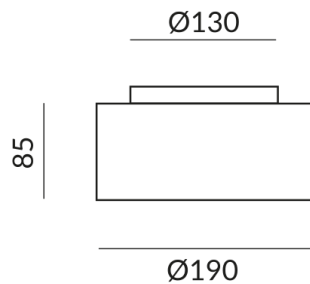

CANTARA GLASS ceiling lights

CANTARA GLASS 190 LV C

102002ws
LED
Dimmable
€499.00

detail.deliveryTimeAvailable2

Diameter
190mm
Shade Color
white, texture
Light Color
2.700K
Bulb Type
LV-LED

Technical specifications

Body color
painted white
Shade color
white, texture
Primary connection voltage
230 Volt
Dimmable
Phasenabschnitt (C)
Input power
15 Watt
Light color
2700 K
Option
Optional 3000k
Optional Dim2warm
Optional Casambi
LED luminous flux
1250 lm
Color rendering index
CRI 97
Safety class
2
Ingress protection
IP20