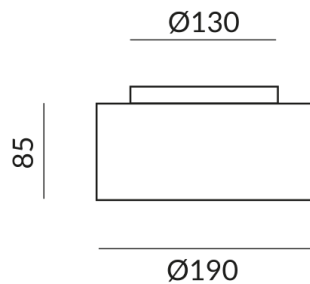

Technical specifications

Body color

painted white

Shade color

white, inside gold

Primary connection voltage

230 Volt

Dimmable

Phasenabschnitt (C)

Input power

15 Watt

Light color

2700 K

Option

Optional 3000k

Optional Dim2warm

Optional Casambi

LED luminous flux

1250 lm

Color rendering index

CRI 97

Safety class

2

Ingress protection

IP20