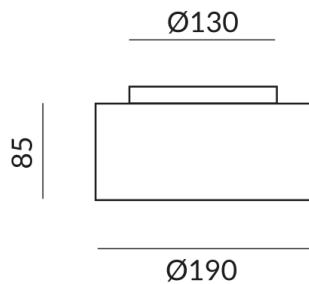

190mm

Shade Color

white, inside gold

Light Color

3,000K

Bulb Type

LV-LED

Technical specifications

Body color

painting white

Shade color

white, inside gold

Primary connection voltage

230 Volt

Dimmable

Phasenabschnitt (C)