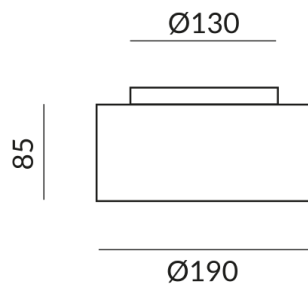

Assortment Status
Catalog item

Technical specifications

Body color
painted white

Shade color
black, inside gold

Primary connection voltage
230 Volt

Dimmable
Phasenabschnitt (C)

Input power
15 Watt

Light color
2700 K

Option
Optional 3000k
Optional Dim2warm
Optional Casambi

LED luminous flux
1250 lm

Color rendering index
CRI 97

Safety class
2

Ingress protection

IP20

Weight

1.28 kg