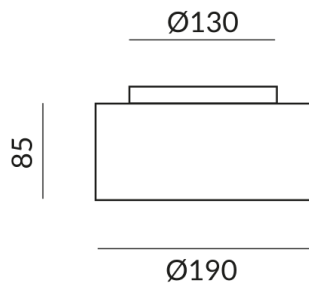

CANTARA GLASS ceiling lights

CANTARA GLASS 190 LV C

102000ws
LED
Dimmable
€599.00

Available, delivery time: 7 days

Diameter
190mm

Shade Color
black, inside gold

Light Color
2.700K

Bulb Type
LV-LED

Technical specifications

Body color
painted white

Shade color
black, inside gold

Primary connection voltage
230 Volt

Dimmable
Phasenabschnitt (C)

Input power
15 Watt

Light color
2700 K

Option
Optional 3000k

Optional Dim2warm

Optional Casambi

LED luminous flux
1250 lm

Color rendering index
CRI 97

Safety class
2

Ingress protection
IP20

**Weight**

1.28 kg