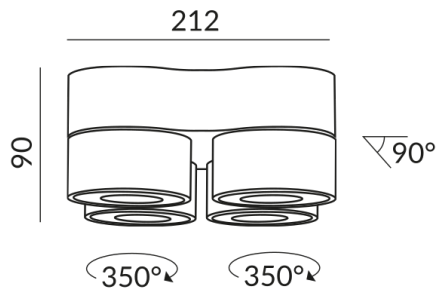

# VITO spotlights

VITO 75 QUADRO SPOT 50° LV C

101365ws  
LED  
Dimmable  
€499.00

Available, delivery time: 3-5 days

**Angle**  
50°

**Variant**  
VITO 75 QUADRO SPOT 50° LV C

**Mount Type**  
Deckenanbau (C)

**Diameter**  
75mm

**Body Color**  
painted white

## Technical specifications

**Body color**  
painted white

**Primary connection voltage**  
230 Volt

**Dimmable**  
Phasenabschnitt (C)

**Input power**  
36 Watt

**Light color**  
1800-3000 K

**Option**  
Optional 3000k

**LED luminous flux**  
3400 lm

**Color rendering index**  
CRI 93

**Safety class**  
1

**Ingress protection**  
IP20

**Weight**  
1.55 kg