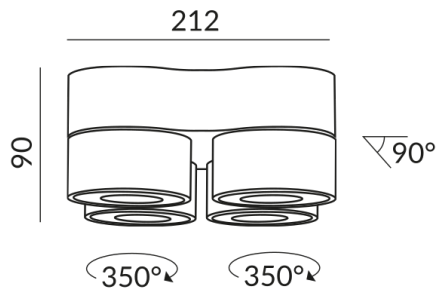

VITO spotlights

VITO 75 QUADRO SPOT 50° LV C

101365sw
LED
Dimmable
€499.00

Available, delivery time: 3-5 days

Angle
50°

Variant
VITO 75 QUADRO SPOT 50° LV C

Mount Type
Deckenanbau (C)

Diameter
75mm

Body Color
painted black

Technical specifications

Body color
painted black

Primary connection voltage
230 Volt

Dimmable
Phasenabschnitt (C)

Input power
36 Watt

Light color
1800-3000 K

Option
Optional 3000k

LED luminous flux
3400 lm

Color rendering index
CRI 93

Safety class
1

Ingress protection
IP20

Weight
1.55 kg

Information on operating LED lights

Thank you for choosing our LED lights.

To ensure the best possible performance and longevity of your new lighting, please observe the following instructions: