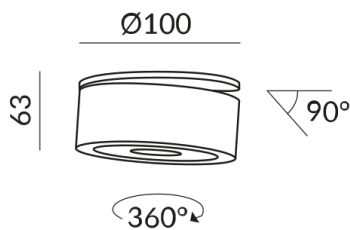

VITO spotlights

VITO 100 SPOT 50° LV C-R

101320sw
LED
50°
Dimmable
€179.00

Available, delivery time: 3-5 days

Angle
50°

Variant
VITO 100 SPOT 50° LV C-R

Mount Type
Einbau (R)

Diameter
100mm

Body Color
painted black

Technical specifications

Body color
painted black

Dimmable
Phasenabschnitt (C)

Input power
13 Watt

Light color
1800-3000 K

LED luminous flux
1200 lm

Color rendering index
CRI 90

Safety class
3

Ingress protection
IP20

Weight
0.54 kg