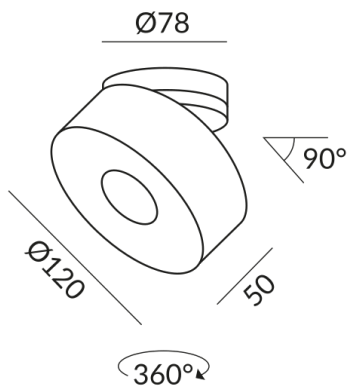

Technical specifications

Body color

painted white

Shade color

white

Primary connection voltage

230 Volt

Dimmable

Phasenabschnitt (C)

Input power

14 Watt

Light color

1800-3000 K

LED luminous flux

1200 lm

Color rendering index

CRI 90

Safety class

1

Ingress protection

IP20

Weight

0.64 kg