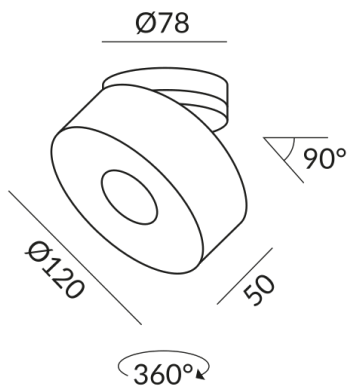

# VITO spotlights

VITO 120 SPOT 50° LV C

101310sw  
LED  
50°  
Dimmable  
€229.00

Available, delivery time: 3-5 days

**Angle**  
50°

**Variant**  
VITO 120 SPOT 50° LV C

**Mount Type**  
Deckenanbau (C)

**Diameter**  
120mm

## Technical specifications

**Body color**  
painted black

**Primary connection voltage**  
230 Volt

**Dimmable**  
Phasenabschnitt (C)

**Input power**  
14 Watt

**Light color**  
1800-3000 K

**LED luminous flux**  
1200 lm

**Color rendering index**  
CRI 90

**Safety class**  
1

**Ingress protection**  
IP20

**Weight**  
0.64 kg