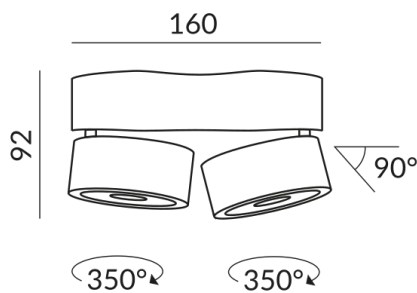

Weight

0.85 kg