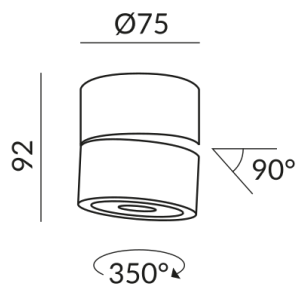

Weight

0.45 kg