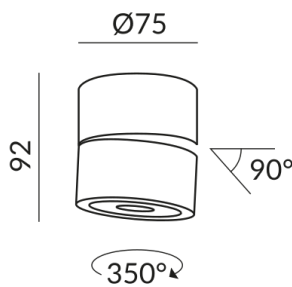

## Technical specifications

**Body color**  
painted black

**Primary connection voltage**  
230 Volt

**Dimmable**  
Phasenabschnitt (C)

**Input power**  
9 Watt

**Light color**  
1800-3000 K

**LED luminous flux**  
850 lm

**Color rendering index**  
CRI 93

**Safety class**  
1

**Ingress protection**  
IP20

**Weight**  
0.45 kg