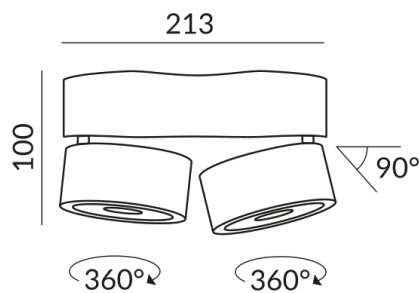

Diameter
100mm

Body Color
painted white

Technical specifications

Body color
painted white

Primary connection voltage
230 Volt

Dimmable
Phasenabschnitt (C)

Input power
28 Watt

Light color
1800-3000 K

LED luminous flux
2400 lm

Color rendering index
CRI 90

Safety class
1

Ingress protection
IP20

Weight
1.55 kg

Information on operating LED lights

Thank you for choosing our LED lights.

To ensure the best possible performance and longevity of your new lighting, please observe the following instructions: