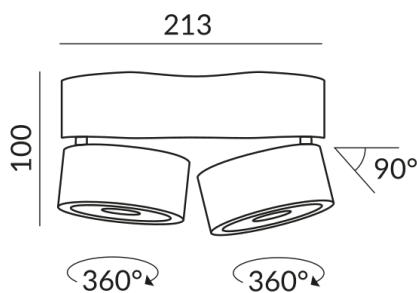

**Diameter**  
100mm

**Body Color**  
painted white

## Technical specifications

**Body color**  
painted white

**Primary connection voltage**  
230 Volt

**Dimmable**  
Phasenabschnitt (C)

**Input power**  
28 Watt

**Light color**  
1800-3000 K

**LED luminous flux**  
2400 lm

**Color rendering index**  
CRI 90

**Safety class**  
1

**Ingress protection**  
IP20

**Weight**  
1.55 kg