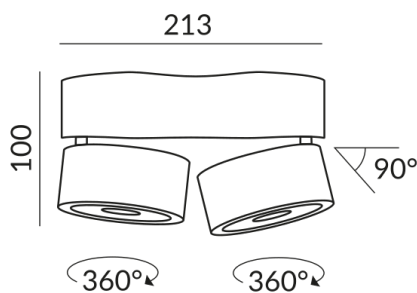

CRI 90

Safety class

1

Ingress protection

IP20

Weight

1.55 kg

Information on operating LED lights