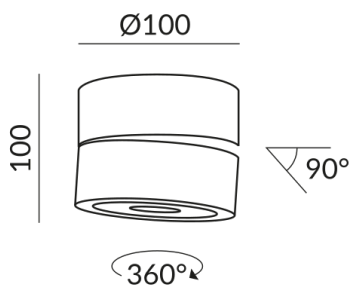

Technical specifications

Body color

painted black

Primary connection voltage

230 Volt

Dimmable

Phasenabschnitt (C)

Input power

14 Watt

Light color

1800-3000 K

LED luminous flux

1200 lm

Color rendering index

CRI 90

Safety class

1

Ingress protection

IP20

Weight

0.75 kg