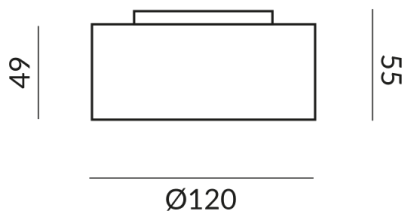

Weight

0.54 kg