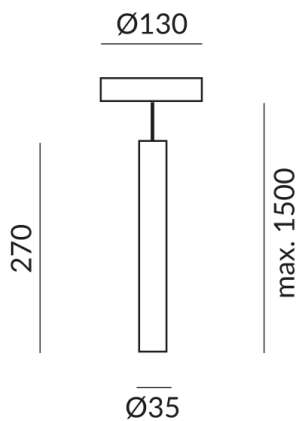

STAR 35 LV S

101107sw
LED
100°
Dimmable
€399.00

detail.deliveryTimeAvailable2

Body Color

painted black

Smart Home

Keine Smart Home Anbindung

Diameter

35mm

Systems

Single luminaires

Light Color

2.700K

Technical specifications

Body color

painted black

Primary connection voltage

230 Volt

Dimmable

Phasenabschnitt (C)

Input power

15 Watt

Light color

2700 K