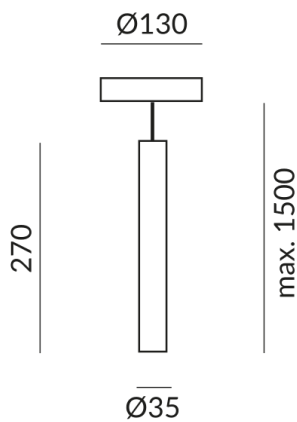

Smart Home

1 x Casambi

Diameter

35mm

Systems

Single luminaires

Light Color

2.700K

Technical specifications

Body color

painted black

Primary connection voltage

230 Volt

Dimmable

Phasenabschnitt (C)

Input power