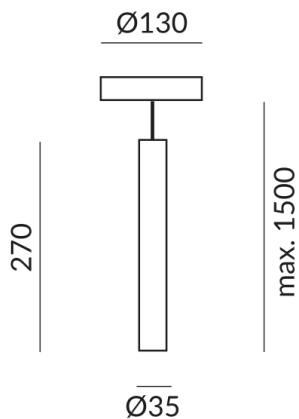

Single luminaires

Body Color

painted black

Diameter

35mm

Smart Home

2 x Casambi

Light Color

2.700K

Assortment Status

Catalog item

Technical specifications

Body color

painted black

Primary connection voltage

230 Volt

Dimmable

Phasenabschnitt (C)

Input power

15 Watt

Light color

2700 K

Option

Optional 3000k