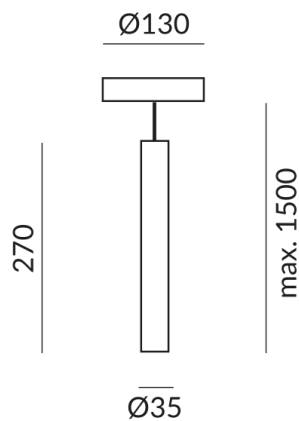

painted black

Smart Home

1 x Casambi

Diameter

35mm

Systems

Single luminaires

Light Color

2.700K

Technical specifications

Body color

painted black

Primary connection voltage

230 Volt

Dimmable

Phasenabschnitt (C)

Input power

15 Watt

Light color

2700 K

Option

Optional 3000k

Optional DALI

Optional Dim2warm