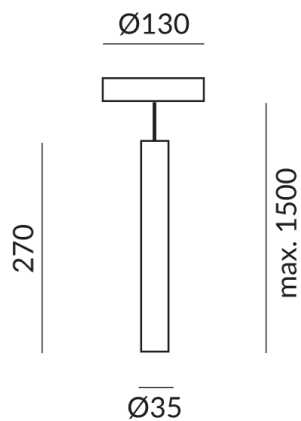

STAR 35 LV S

101107mcgy
LED
100°
Dimmable
€399.00

Available, delivery time: 3-5 days

Body Color

matt chrome-plated / painted

Smart Home

Keine Smart Home Anbindung

Diameter

35mm

Systems

Single luminaires

Light Color

2.700K

Technical specifications

Body color

matt chrome-plated / painted

Primary connection voltage

230 Volt

Dimmable

Phasenabschnitt (C)

Input power

15 Watt

Light color

2700 K