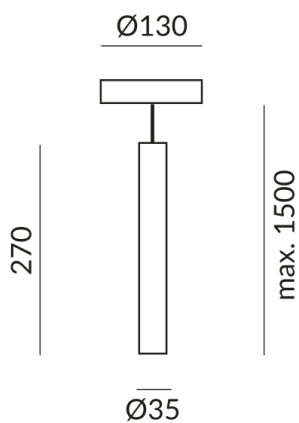

Systems

Single luminaires

Body Color

chrome

Diameter

35mm

Smart Home

Keine Smart Home Anbindung

Light Color

2.700K

Assortment Status

Catalog item

Technical specifications

Body color

chrome

Primary connection voltage

230 Volt

Dimmable

Phasenabschnitt (C)

Input power

15 Watt

Light color

2700 K

Option