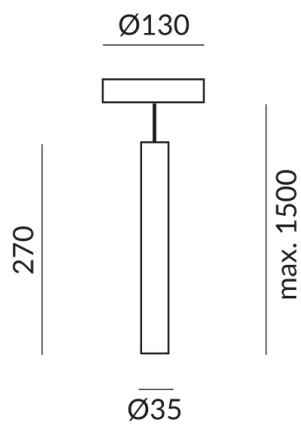

STAR 35 pendant lights

STAR 35 LV S

101107ch
LED
100°
Dimmable
€449.00

Available, delivery time: 3-5 days

Systems

Single luminaires

Body Color

chrome

Light Color - Built-in

Built-in 2.700K

Technical specifications

Body color

chrome

Primary connection voltage

230 Volt

Dimmable

Phasenabschnitt (C)

Input power

15 Watt

Light color

2700 K

Option

Optional 3000k

Optional DALI

Optional Dim2warm

Optional Casambi

LED luminous flux

1250 lm

Color rendering index

CRI 97

Safety class

2

Ingress protection

IP20

Weight

1.22 kg