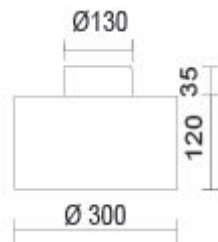

CANTARA GLASS 300 LV C

101035ws

LED

Dimmable

€649.00

detail.deliveryTimeAvailable2

Technical specifications

Body color