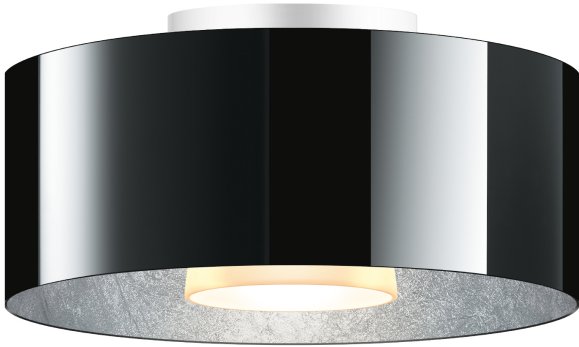

CANTARA GLASS 300 LV C

Discontinued, no longer in our catalogue. Available while stocks last.

101035ws

LED

Dimmable

€649.00

detail.deliveryTimeAvailable2

Technical specifications

Body color

Painted white

Shade color

Black, inside silver

Primary connection voltage

230 Volt

Dimmable

Phasenabschnitt (C)

Input power

15 Watt

Light color

2700 K

Option

Optional 3000k

Optional Dim2warm

Optional Casambi

LED luminous flux

1250 lm

Color rendering index

CRI 97

Safety class

2

Ingress protection

IP20