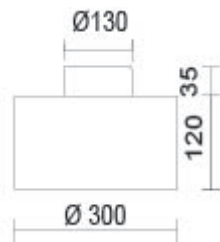

CANTARA GLASS 300 LV C

Discontinued, no longer in our catalogue. Available while stocks last.

101035ws

LED

Dimmable

€649.00

detail.deliveryTimeAvailable2

Technical specifications

Body color

Painted white

Shade color

Black, inside silver

Primary connection voltage

230 Volt

Dimmable

Phasenabschnitt (C)

Input power

15 Watt

Light color

2700 K

Option

Optional 3000k

Optional Dim2warm

Optional Casambi

LED luminous flux

1250 lm

Color rendering index

CRI 97

Safety class

2

Ingress protection

IP20

Weight

2.1 kg

Design

BRUCK-Design