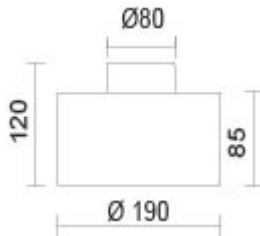

Light Color

2.700K

Technical specifications

Body color

painted white

Shade color

black, inside silver

Primary connection voltage

230 Volt

Dimmable

Phasenabschnitt (C)

Input power

15 Watt

Light color

2700 K

Option

Optional 3000k

Optional Dim2warm

Optional Casambi

LED luminous flux

1250 lm

Color rendering index

CRI 97

Safety class

2