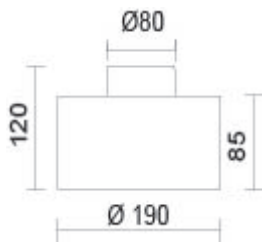

CANTARA GLASS 190 LV C

101024ws

LED

Dimmable

€531.95

Technical specifications

Body color

painted white