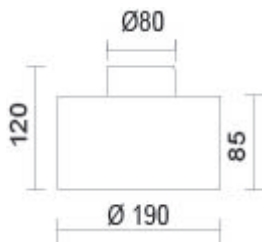

CANTARA GLASS 190 LV C

Discontinued, no longer in our catalogue. Available while stocks last.

101024ws

LED

Dimmable

€531.95

Technical specifications

Body color