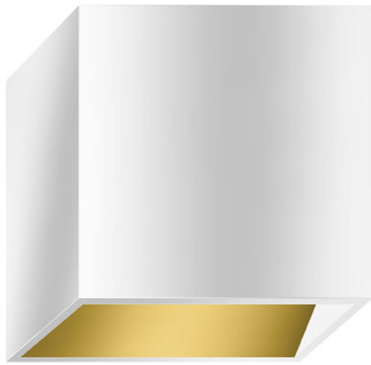

CRANNY wall lights

CRANNY AC W

100951wg
LED
Dimmable
€359.00

Available, delivery time: 3-5 days

Body Color
outside white, inside gold

Bulb Type
AC-LED

Smart Home
Keine Smart Home Anbindung

Light Color
2.700K

Technical specifications

Body color
outside white, inside gold

Primary connection voltage
230 Volt

Dimmable
Phasenabschnitt (C)

Input power
15 Watt

Light color
2700 K

Option
Optional 3000k

Optional Casambi

LED luminous flux
1200 lm

Color rendering index
CRI 90

Safety class
1

Ingress protection
IP20

Weight
0.67 kg

Design
BRUCK Werksdesign

Information on operating LED lights

Thank you for choosing our LED lights.