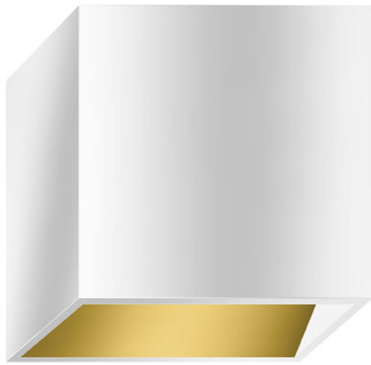

CRANNY wall lights

CRANNY AC W

100951wg-122c

LED

Dimmable

€498.00

Available, delivery time: 7 days

Body Color

outside white, inside gold

Bulb Type

AC-LED

Smart Home

1 x Casambi

Light Color

2.700K

Technical specifications

Body color

outside white, inside gold

Primary connection voltage

230 Volt

Dimmable

Phasenabschnitt (C)

Input power

019d53f71d1073df941ed7d4ef363193

Watt

Light color

2700 K

Option

Optional 3000k

Optional Casambi

LED luminous flux

1200 lm