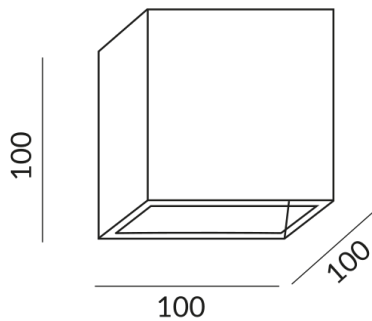

Technical specifications

Body color

outside white, inside gold

Primary connection voltage

230 Volt

Dimmable

Phasenabschnitt (C)

Input power

019d53f71d1073df941ed7d4ef363193

Watt

Light color

2700 K

Option

Optional 3000k

Optional Casambi

LED luminous flux

1200 lm

Color rendering index

CRI 90

Safety class

1

Ingress protection

IP20

Design

BRUCK Werksdesign